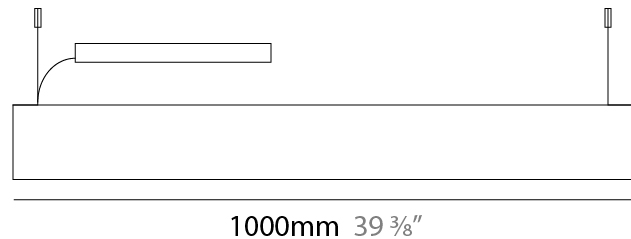

PROJECT _____
TYPE _____
SPECIFIER _____
QUANTITY _____
DATE _____

LED120 SUSPENSION

D71024-

base number   Color   Finish
Temperature   Options

1. To build a product code in our configurator select the specify button on the base model # product page
2. To build a manual product code on this datasheet choose from the options listed below in blue font and add the suffix to the base model #

GENERAL

Series: Woodlin
Subseries: LED120
Brand: Tunto
Division: Design
Mounting Type: Suspension
Mounting Location: Ceiling
Subcategory: Profile

PHYSICAL

Shape: Rectangle
Length (mm): 1000
Length (in): 39 ³/₈
Width (mm): 40
Width (in): 1 ⁹/₁₆
Height (mm): 120
Height (in): 4 ³/₄
Max. Overall Height (mm): 2120
Max. Overall Height (in): 83 ⁷/₁₆
Light Distribution: Direct / Indirect
Diffuser: Opal
Fixture Finish: WAL / ASH / OAK / BLK / WHI
Fixture Material: Wood
Cable Details: 2000mm / 78 3/4"

ELECTRICAL

Lamp Type: LED
Input Wattage (W): 46
Total Output Wattage (W): 38
Dimming: Tri-Mode (Non-Dimming and Phase Dimming (120Vac only) and 0-10V Dimming)
Driver Included: Yes
Driver Location: Integrated
Driver Type: Constant Current - Universal
Driver Class: Class 2
Input Voltage (V): 120 - 277
Constant Current (MA): 700

LED

Color Temperature (°K): 2700 / 3000 / 4000
Max. Delivered Lumen (lm): 2200
CRI: >93 CRI
Lamp Life (hrs): 50000

OPTICAL

RATINGS AND CERTIFICATIONS

Certified By: Certified for North American Standards
IP rating: IP20