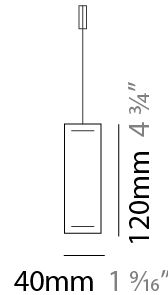

PROJECT _____
TYPE _____
SPECIFIER _____
QUANTITY _____
DATE _____

LED120 SUSPENSION

D71024-

base number   Color   Finish
Temperature   Options

1. To build a product code in our configurator select the specify button on the base model # product page
2. To build a manual product code on this datasheet choose from the options listed below in blue font and add the suffix to the base model #

GENERAL

Series: Woodlin
Subseries: LED120
Brand: Tunto
Division: Design
Mounting Type: Suspension
Mounting Location: Ceiling
Subcategory: Profile

PHYSICAL

Shape: Rectangle
Length (mm): 1000
Length (in): 39 ³/₈
Width (mm): 40
Width (in): 1 ⁹/₁₆
Height (mm): 120
Height (in): 4 ³/₄
Max. Overall Height (mm): 2120
Max. Overall Height (in): 83 ⁷/₁₆
Light Distribution: Direct / Indirect
Diffuser: Opal
Fixture Finish: WAL / ASH / OAK / BLK / WHI
Fixture Material: Wood
Cable Details: 2000mm / 78 3/4"

ELECTRICAL

Lamp Type: LED
Input Wattage (W): 46
Total Output Wattage (W): 38
Dimming: Tri-Mode (Non-Dimming and Phase Dimming (120Vac only) and 0-10V Dimming)
Driver Included: Yes
Driver Location: Integrated
Driver Type: Constant Current - Universal
Driver Class: Class 2
Input Voltage (V): 120 - 277
Constant Current (MA): 700

LED

Color Temperature (°K): 2700 / 3000 / 4000
Max. Delivered Lumen (lm): 2200
CRI: >93 CRI
Lamp Life (hrs): 50000

OPTICAL

RATINGS AND CERTIFICATIONS

Certified By: Certified for North American Standards
IP rating: IP20